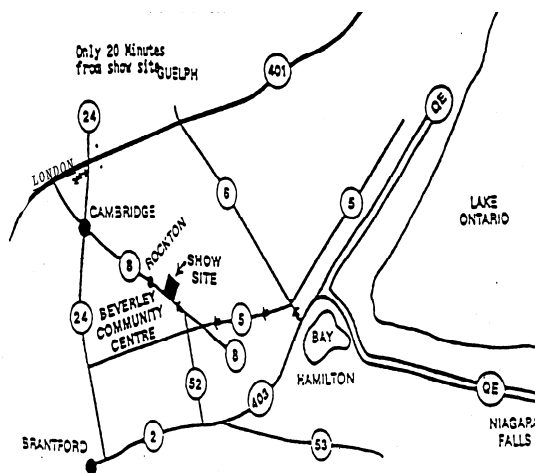

DIRECTIONS

FOR INFO ON THE HAMILTON KENNEL CLUB INC
DIRECTIONS TO THE SHOW,
RESULTS & UPCOMING SHOWS VISIT US ON THE WEB AT
www.canineshowservices.com

FRIDAY JULY 17 2009

RING 1 - JUDGE: HASSI ASSENMACHER-FEYEL

10:00AM	3 AUSTRALIAN SHEPHERD	0-2-1-0
	7 BEARDED COLLIE	2-4-1-0
	1 BELGIAN SHEPHERD	0-0-1-0
	1 BOUVIER DES FLANDRES	0-1-0-0
	4 COLLIE (ROUGH)	2-0-1-1
	1 COLLIE (SMOOTH)	1-0-0-0
	11 GERMAN SHEPHERD DOG	4-6-1-0
11:10AM	2 OLD ENGLISH SHEEPDOG	0-2-0-0
	8 SHETLAND SHEEPDOG	2-6-0-0
	1 WELSH CORGI (CARD.)	0-0-0-1
11:35AM	GROUP 7 JUDGING LUNCH	
12:50PM	2 BARBET	1-1-0-0
	2 POINTER	1-1-0-0
	2 POINTER (G.S.H.)	1-0-0-1
	3 RETRIEVER (CHES.)	0-3-0-0
	6 RETRIEVER (FLAT-COAT)	1-4-1-0
	9 RETRIEVER (GOLDEN)	3-3-3-0
1:50PM	16 RETRIEVER (LABRADOR)	7-8-0-1
	2 SETTER (ENGLISH)	0-1-0-1
	3. SETTER (IRISH)	0-0-0-1
	7 SPANIEL (AM. COCKER)	2-2-3-0
	2 SPANIEL (BRITTANY)	0-2-0-0
2:50PM	GROUP 1 JUDGING	
3:20PM	2 AFFENPINSCHER	1-0-10
	2 C.K.C. SPANIEL	1-1-0-0
	3 CHINESE CRESTED	1-1-1-0
	1 GRIFFON (BRUSSELS)	0-1-0-0
	1 HAVANESE	1-0-0-0
	6 ITALIAN GREYHOUND	1-3-2-0
	2 MINIATURE PINSCHER	0-1-0-1
	1 PAPILLON	0-1-0-0
	2 PEKINGESE	1-1-0-0
	1 POODLE (TOY)	0-0-1-0
	2 YORKSHIRE TERRIER	0-1-1-0
	GROUP 5 JUDGING FOLLOWS	

RING 2 - JUDGE: ROSEMARY SHOREMAN

12:00PM	3 AFGHAN HOUND	1-0-2-0
	3 BASSET HOUND	1-0-1-1
	1 BEAGLE	0-0-1-0
	1 BLOODHOUND	0-0-1-0
	2 DACHSHUND (M.L.H)	0-1-0-1
	1 DACHSHUND (M.SM.)	0-0-1-0
	1 DEERHOUND (SCOTTISH)	0-0-0-1
	1 DREVER	0-0-0-1
	3 IRISH WOLFHOUND	2-0-0-1
	2 RHODESIAN RIDGEBACK	2-0-0-0
	2 WHIPPET	1-0-0-1
12:50PM	GROUP 2 JUDGING	
1:20PM	1 SPANIEL (ENG.COCKER)	0-1-0-0
	1 SPANIEL (FIELD)	0-0-1-0
	2 VIZSLA(SM. HAIRED)	1-1-0-0
	1 BICHON FRISE	0-0-1-0
1:30PM	3 DALMATIAN	1-0-2-0
	2 POODLE (MINIATURE)	0-2-0-0
	3 SHIH TZU	1-0-2-0
	4 POODLE (STANDARD)	0-2-1-1
	4 FRENCH BULLDOG	0-3-1-0
	1 BOSTON TERRIER	1-0-0-0
	3 BULLDOG	1-0-1-1
2:20PM	GROUP 6 JUDGING	

RING 3 - JUDGE: MICHAEL SHOREMAN

12:00PM	1 BERNESE MOUNTAIN DOG	1-0-0-0
	6 BOXER	0-2-3-1
	2 BULLMASTIFF	0-0-2-0
	6 DOBERMAN PINSCHER	4-1-0-1
	5 GREAT DANE	0-2-3-0
	1 GREAT PYRENEES	0-0-1-0
	1 MASTIFF	0-0-1-0
	1 NEWFOUNDLAND	0-1-0-0
	3 PORTUGUESE WATER DOG	1-1-0-1
	1 ROTTWEILER	1-0-0-0
	3 SAMOYED	1-1-1-0
	3 SIBERIAN HUSKY	1-1-0-1
1:20PM	GROUP 3 JUDGING	
1:50PM	4 AIREDALE TERRIER	1-3-0-0
	1 BEDLINGTON TERRIER	0-1-0-0
	1 BORDER TERRIER	1-0-0-U
	1 BULL TERRIER	0-1-0-0
	1 CAIRN TERRIER	0-1-0-0
	1 CESKY TERRIER	0-0-1-0
	1 FOX TERRIER (WIRE)	0-0-0-1
	1 IRISH TERRIER	0-0-0-1
	4 SCHNAUZER (MIN.)	0-2-2-0
	1 SEALYHAM TERRIER	0-0-1-0
	2 W.H.WHITE TERRIER	1-1-0-0
2:30PM	GROUP 4 JUDGING	

LOCAL HOTELS

Comfort Inn
3290 S. Service Rd.,
Burlington, ON
905-639-1700

Mohawk College
245 Fennel Ave W
Hamilton
905-385-3200
1-877-225-8664
Mowhawk@staycc.com
www.checkintothecentre.com

Towne & Country Motel
517 Plains Rd. E.
Burlington, ON
905-634-2383

Travelodge Hotel
2020 Lakeshore Road
Burlington, ON
905-681-0762

CANINE SHOW SERVICES 2000 Inc